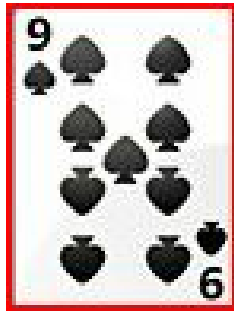

Castle Blue - Enchanted Wave 9

Carlos Lima - 05.01.1955

Mayan Kin 112: Yellow Galactic Human

I harmonize in order to influence
Modeling Wisdom
I seal the process of free will
With the galactic tone of integrity
I am guided by the power of intelligence

Time Tunnel
The Atari Alliance

The central graphic is a circular emblem with a multi-colored rainbow border. Inside the border, the text "Time Tunnel" is written in a large, bold, black font at the top, and "The Atari Alliance" is written at the bottom. A central green and red square is surrounded by a ring of small, colorful icons. Four larger icons are positioned around the central square: a Hindu deity (Goddess) in the top-left, a Star Wars character (Darth Vader) in the top-right, a sphinx in the bottom-left, and Chewbacca in the bottom-right. The entire graphic is set against a black background.